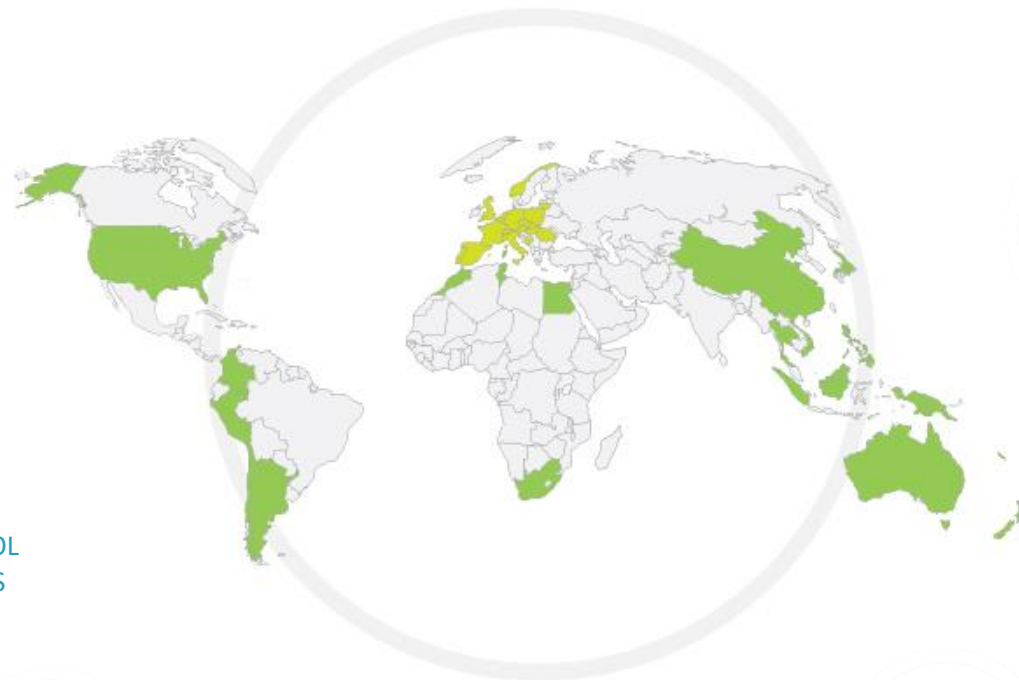

10 YEARS OF EXPERIENCE
ON THE BIOENERGY MARKET

As a pioneer on the market of waste-based feedstock and biodiesel, we have a privileged contact with a vast number of suppliers: biodiesel producers, refiners, electricity suppliers and biomass traders.

2007

date of establishment
of Greenea

20%

average annual growth
since 2010

85%

of the turnover comes
from outside of France

50

countries in which we
are active

UCO
COLLECTORS

BIOGAS
PRODUCERS

ANIMAL FAT
PRODUCERS

TRADERS

BIODIESEL
AND ETHANOL
PRODUCERS

BIOMASS
PRODUCERS

FUEL
DISTRIBUTORS

RENEWABLE
ENERGY
PRODUCERS